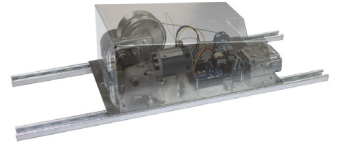

Aladdin Commercial Lifts

Available in 110V,
208V, 240V & 277V

Aladdin Light Lift has 25 years of experience raising and lowering light fixtures. Aladdin Light Lifts eliminate liability and cut operational cost. Expensive and dangerous man lifts are no longer needed for bulb changing and fixture cleaning. Aladdin commercial lifts are UL listed and geared towards high bay light fixtures.

Also available is Aladdin's Multi-Lift Controller. It allows the operation of up to 25 light lifts individually, or all at once using a wall mounted LCD controller.

Howze Theater, Fort Hood

The Howze Theater utilizes thirty three commercial lifts and two Multi-Lift Controllers for the auditorium's high bay lights.

With a finished ceiling, Aladdin commercial lifts are neatly tucked away and not visible from floor level.

The picture below shows half of the high bay lights lowered to safe level for relamping and cleaning.